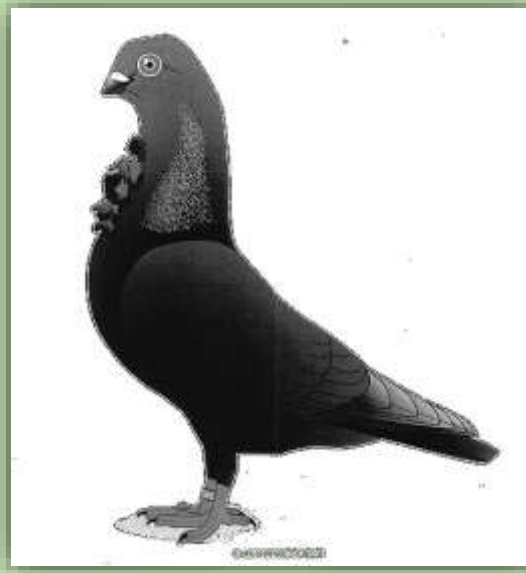

VALENCIA FIGURITA

ORIGIN: This ancient breed originated in Valencia, Spain.

OVERALL IMPRESSION: A tiny, petite, jaunty, and lively frill necked pigeon. Its forehead is angular, the top skull is flat, and the back skull is angular. Weight 4 to 6 ounces.

BREED CHARACTERISTICS:

HEAD (20 PTS.): Small. The upper mandible of the beak and forehead create an angular line to the top of the skull. Top skull should be flat, back skull is angular.

EYES (5 PTS.): Red/orange in color, bull in whites. Eye ceres fine and corresponding with feather color.

BEAK (5 PTS.): Medium length. Fine smooth wattles.

NECK (10 PTS.): Medium length and arched.

NECK FRILL (15 PTS.): Well-formed and vertical.

BODY (15 PTS.): Rounded chest, short back, and body size as small as possible.

WINGS (5 PTS.): Medium length, resting on the tail.

TAIL (5 PTS.): Medium length, narrow, and proportional.

LEGS (5 PTS.): Medium length, red in color for clean legged birds. A grouse legged variety exists with feathered legs but toes free of feathering.